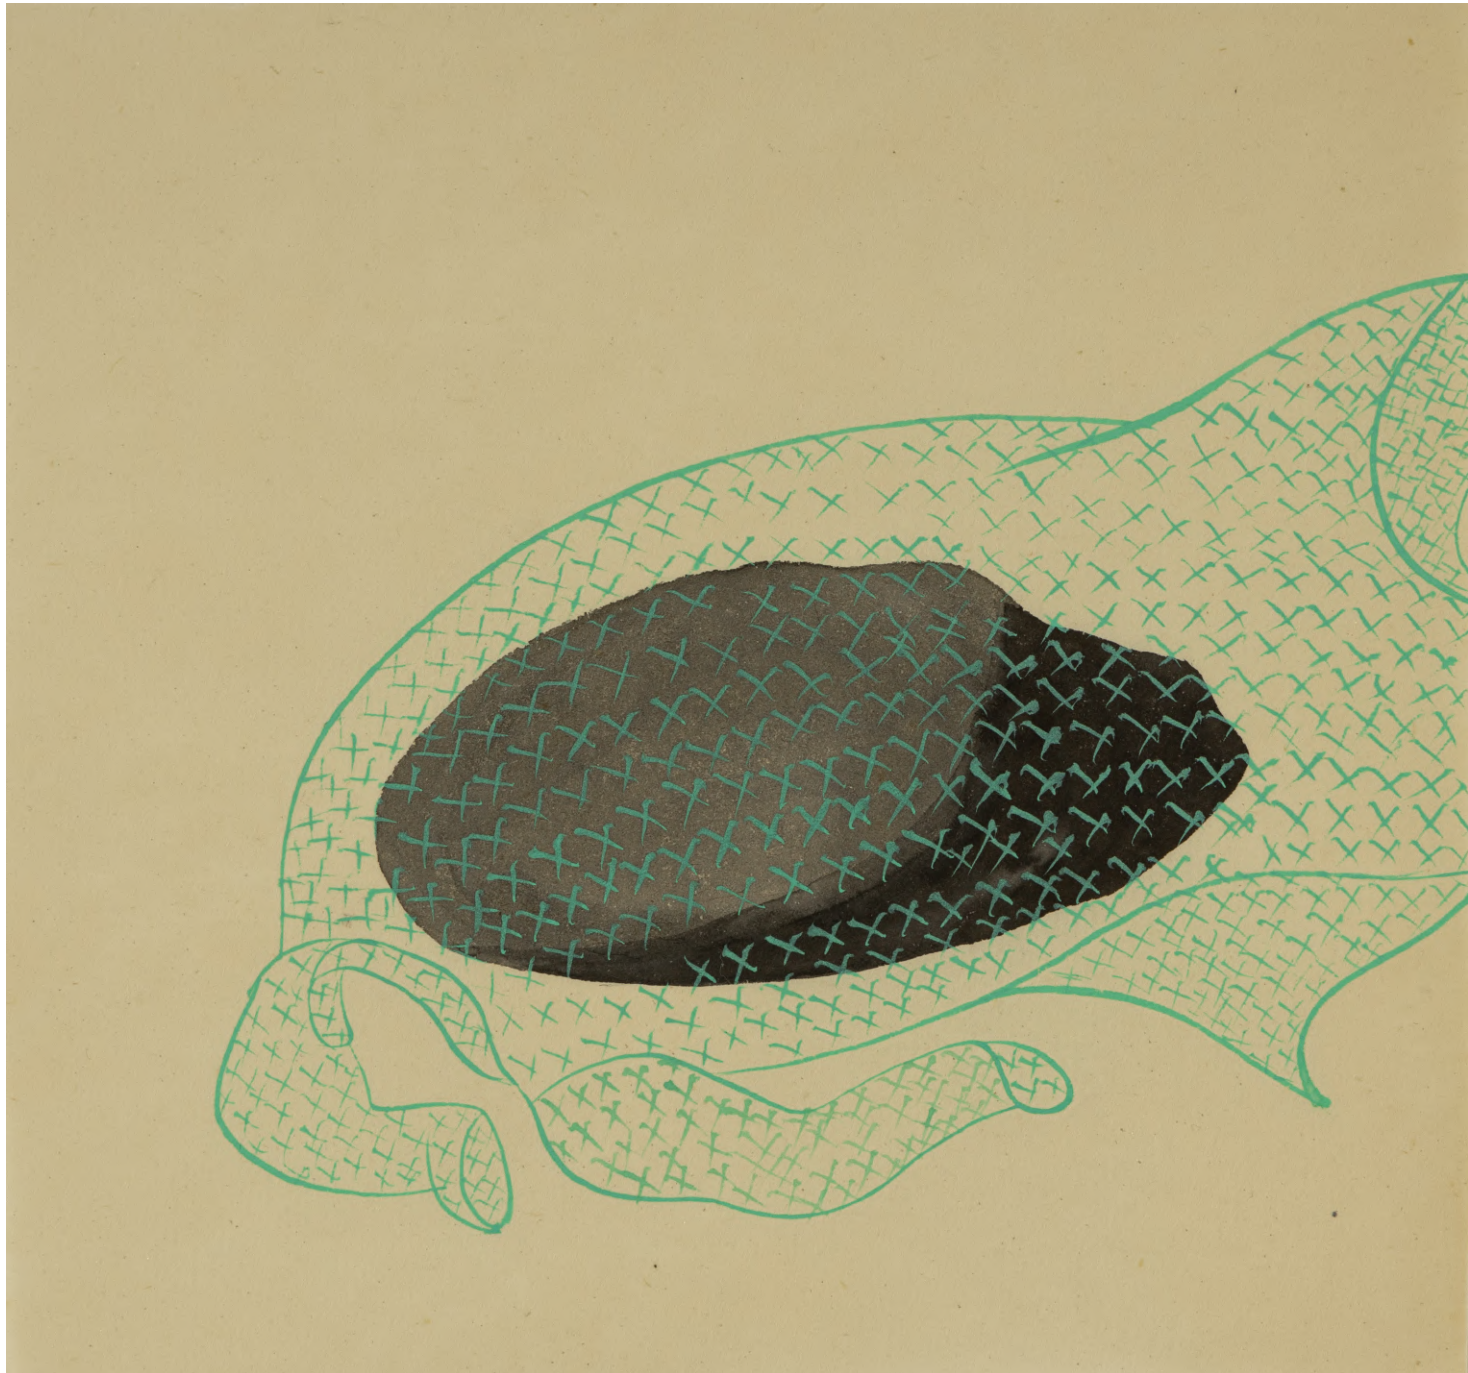

Mirrors of the mind 90
2017 – 20
Chinese watercolour and ink on Chinese rice paper
19.3 x 17.7 cm / 7.6 x 7 in

Mirrors of the mind 91

2017 – 20

Chinese watercolour and ink on Chinese rice paper

19.3 x 17.7 cm / 7.6 x 7 in