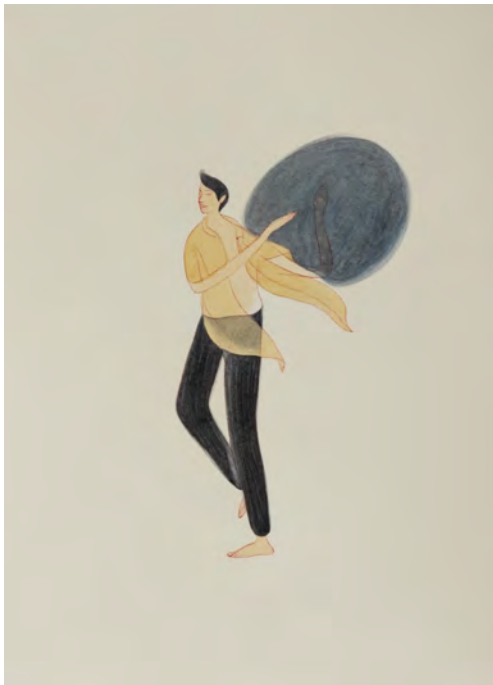

GALERIE
MIRCHANDANI+
STEINRUECKE

MIRRORS
OF THE MIND

BUDDHADEV
MUKHERJEE

May 25 – July 20, 2023

Mirrors of the mind 22
2022 – 23
Watercolour on Japanese paper
33 x 24.1 cm / 13 x 9.5 in

Poring over a stack full of paintings, Buddhadev remarks "Small works are like poems." It is afternoon and we are seated on the carpet in his studio, our necks bent over uncountable works on papers that are cut to the size of a cahier, stored neatly in various places—a wooden box from his days in Santiniketan, its slanted top to be used for painting; albums with slipcases; and portfolio files.

Amidst the medley of this particular afternoon, we look at the paintings which lay in front of us, and I am alerted to the care of his compositions, their sparseness betraying a concentrated point of view, not unlike the form of a poem. Soon, more affinities emerge: the attachment of lyrical poetry to the art of describing the human condition, its welding of feeling and fact, its dedication as Keats writes to seeking axioms that are "proved upon the pulse", its reliance on a mode of observation that exceeds indexicality, all of these coalesce firmly in the art of Buddhadev Mukherjee.

Working on diverse textures of paper, most commonly Japanese paper, with the aqueous mediums of watercolour and ink, Buddhadev paints figures revealed in their most intimately bare self, navigating the rhythms of daily life. I look again at the paintings and see signs of life beyond the body, its elongated form lending easily to other experimentations—fantastical amalgamations of objects, birds and animals with persons, many torsos sprouting from the same waist in tentacular forms, and in one particularly striking work, heads in an amphibian form, swimming towards what lies beyond the edge of the page. None of these seem out of place, their strangeness at home with the frictions of being and becoming.