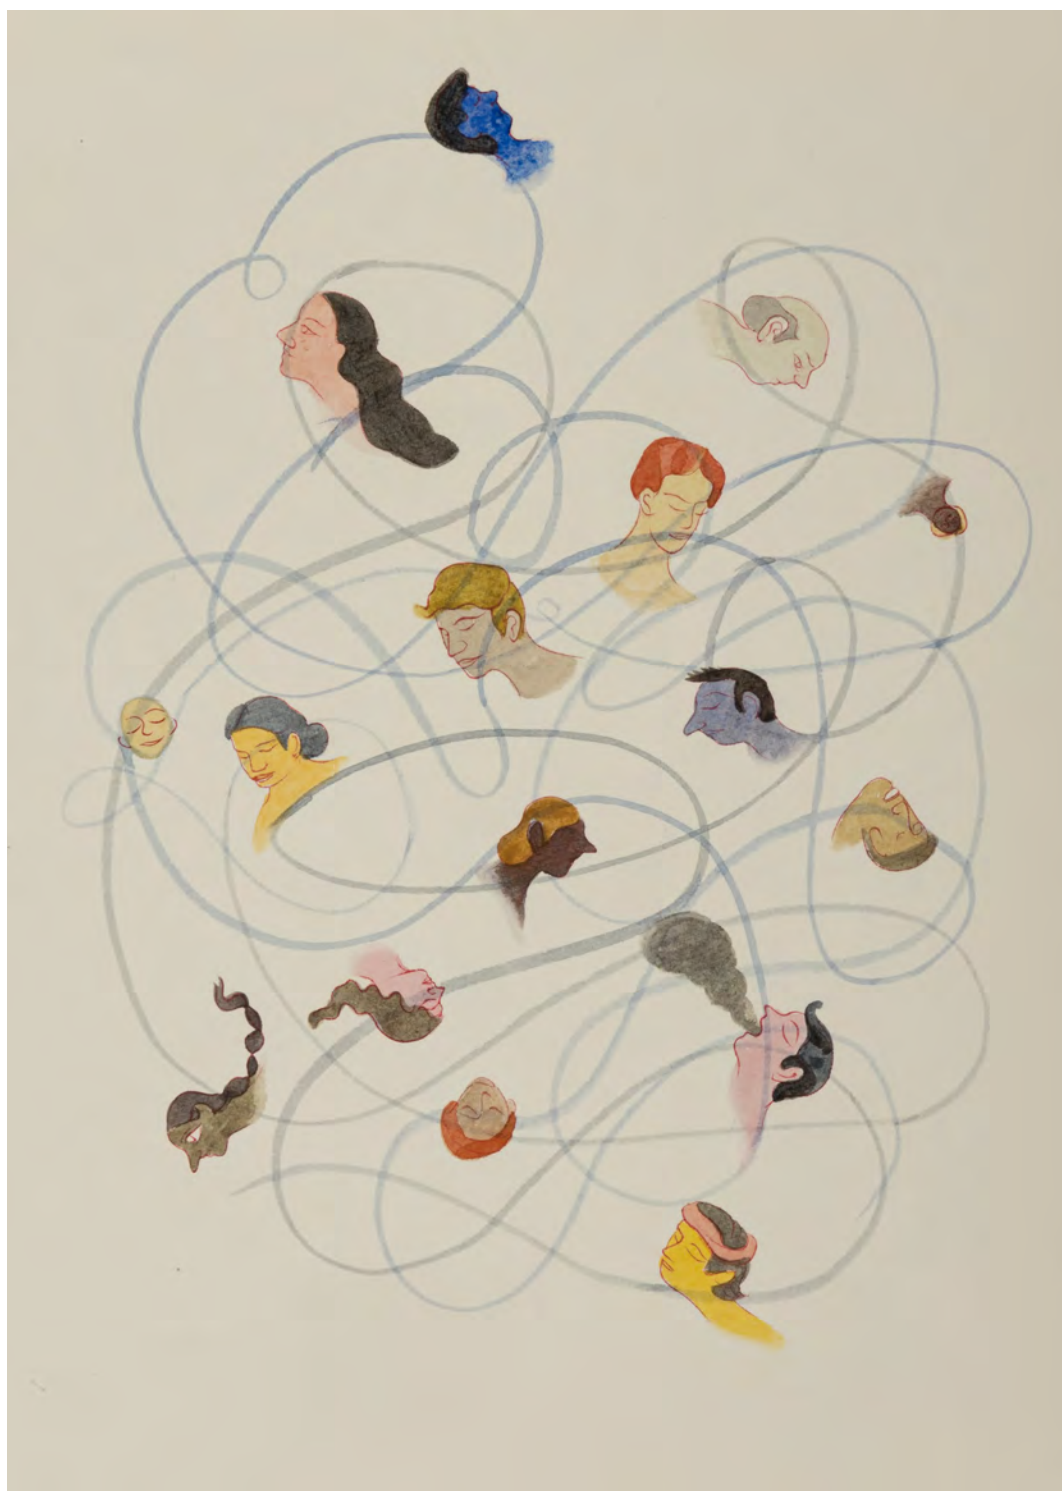

Mirrors of the mind 34
2022 – 23
Watercolour on Japanese paper
33 x 24.1 cm / 13 x 9.5 in